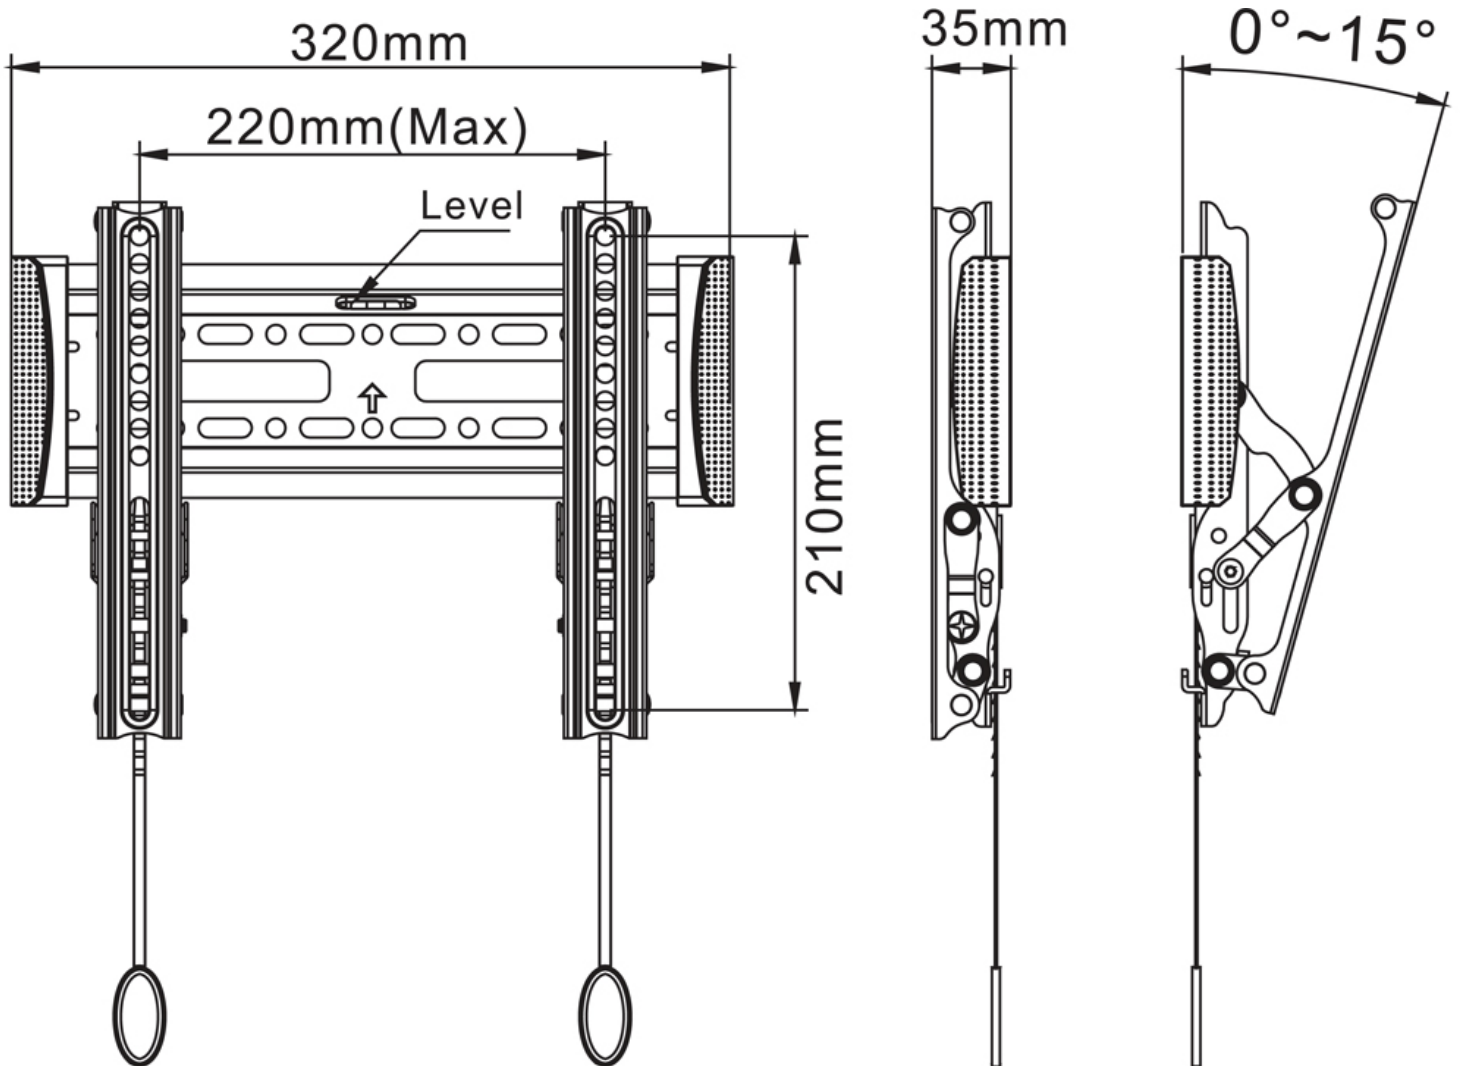

THE BEST SUPPORT
FOR YOUR AV & IT HARDWARE
T: +31(0)23-5478888 | E: info@newstar.eu | W: www.newstar.eu

NM-W125BLACK

NEWSTAR FLAT SCREEN WALL MOUNT

NewStar Products Europe B.V.
Wateringweg 62/B
2031 EJ HAARLEM
THE NETHERLANDS

Phone : +31(0)23-5478888
Fax : +31(0)23-5478889
Email : info@newstar.nl
Website : www.newstar.eu

NewStar cannot be held liable for any inaccuracies and copyrights.
No part of this publication may be reproduced and/or published by print, photocopy, microfilm or in any other way, without prior written permission of NewStar Computer Products Europe BV.